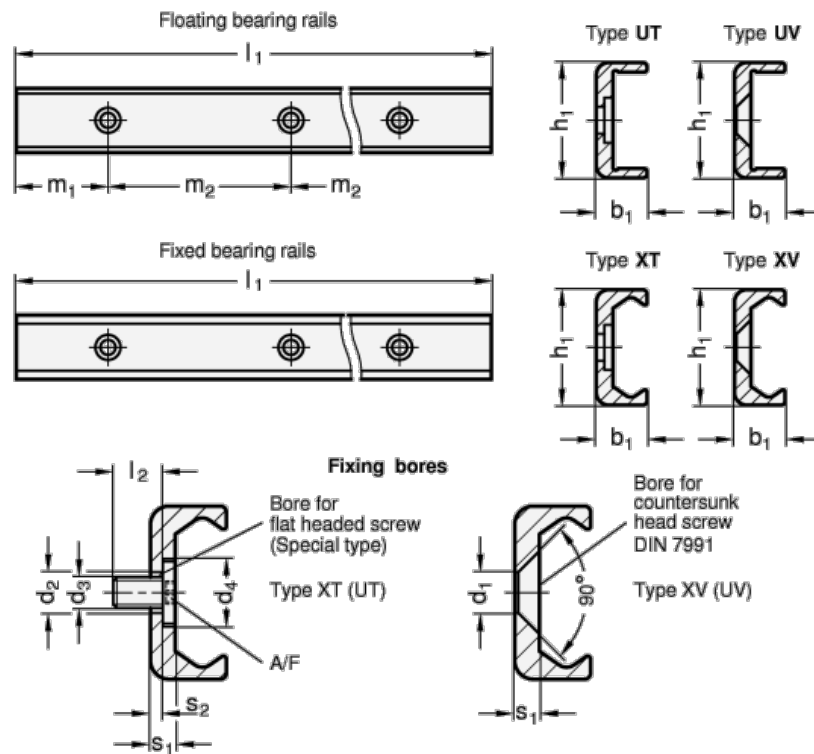

Article number: 20242243120040XV

Description: E+G Compact Profile GN 2422-43-1200-40

Measures

| | | |
|-----------|----------------------|---|
| A/F = | L2 = | = |
| b1 = 21 | m1 = 40 | = |
| d1 = 8.5 | m2 = 80 | = |
| d2 = | s1 = 4.5 | = |
| d3 = | s2 = | = |
| d4 = | Weight in (g) = 3012 | = |
| h1 = 43 | | |
| L1 = 1200 | | |